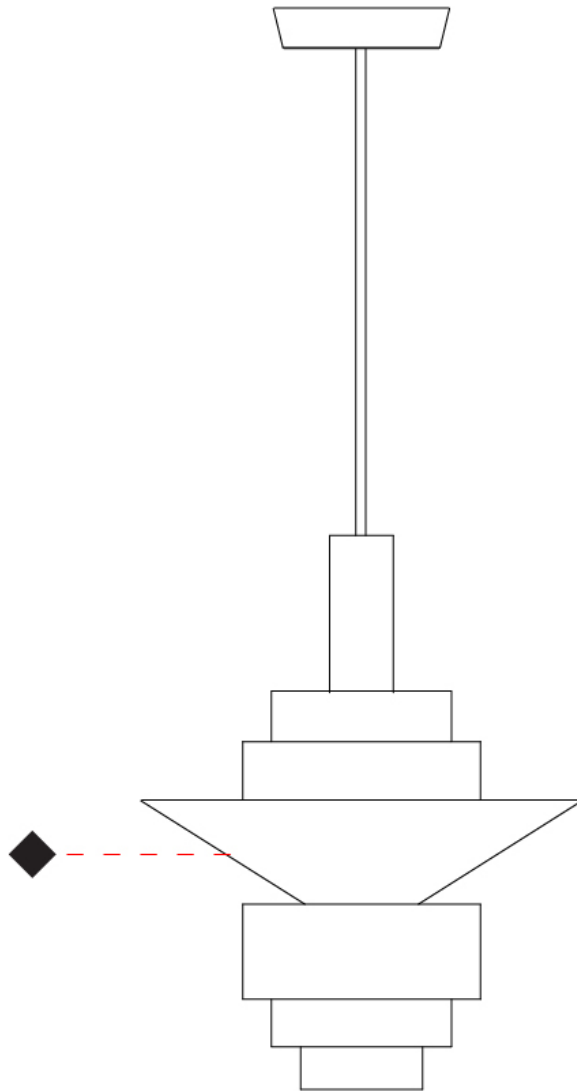

REFLECTIONS SUSPENSION

D51050-

PROJECT _____

TYPE _____

SPECIFIER _____

QUANTITY _____

DATE _____

D