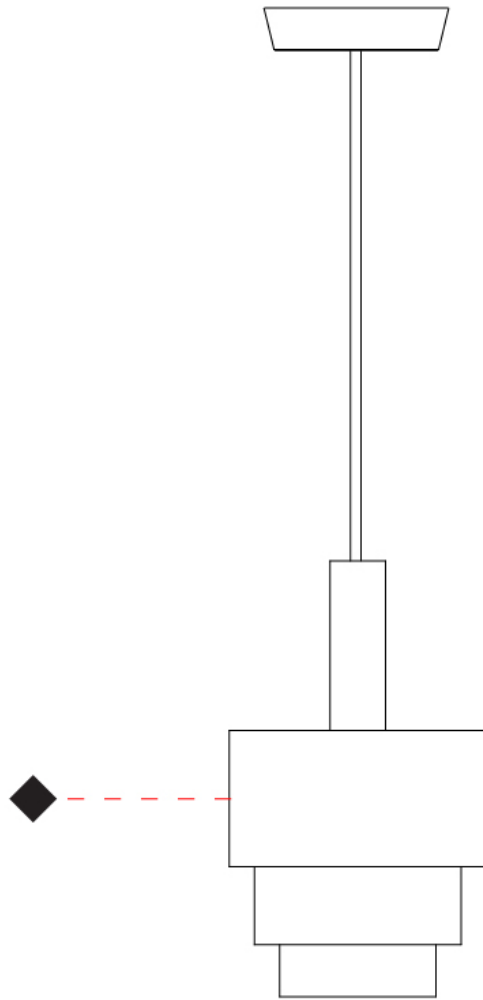

REFLECTIONS SUSPENSION

D51048-

PROJECT _____

TYPE _____

SPECIFIER _____

QUANTITY _____

DATE _____