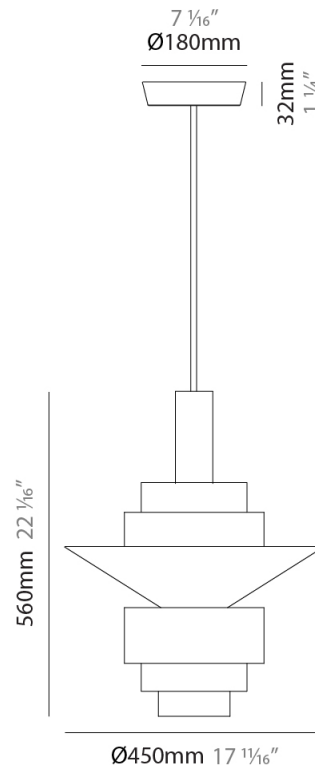

PROJECT	_____
TYPE	_____
SPECIFIER	_____
QUANTITY	_____
DATE	_____

REFLECTIONS SUSPENSION

D51050-

base number   Finish
Options

1. To build a product code in our configurator select the specify button on the base model # product page
2. To build a manual product code on this datasheet choose from the options listed below in blue font and add the suffix to the base model #

GENERAL

Series: Reflections
Brand: Fambuena
Division: Design
Mounting Type: Suspension
Mounting Location: Ceiling
Subcategory: Pendant

PHYSICAL

Shape: Abstract
Diameter (mm): 450
Diameter (in): 17 ¹¹/₁₆
Height (mm): 560
Height (in): 22 ¹/₁₆
Light Distribution: Direct
Fixture Finish: [BRA](#) / [PWT](#) / [WHI](#)
Fixture Material: Brass and Natural Ash Wood
Cable Details: Cable length 2000mm / 79

ELECTRICAL

Lamp Type: LED
Total Output Wattage (W): 34
Dimming: Non-Dimmable
Driver Included: Yes
Driver Location: Integrated
Driver Type: Constant Current - 120Vac
Driver Class: Class 2
Input Voltage (V): 120 - 277
Constant Current (MA): 500
Upon Request: 0-10Vdc dimming / Phase dimming 120Vac / Non-dimming 120/277Vac

LED

Number of LEDs: 2
Color Temperature (°K): 2700
Nominal Lumen (lm): 3100
CRI: >80 CRI
Lamp Life (hrs): 50000

OPTICAL

RATINGS AND CERTIFICATIONS

Certified By: Certified for North American Standards
IP rating: IP20