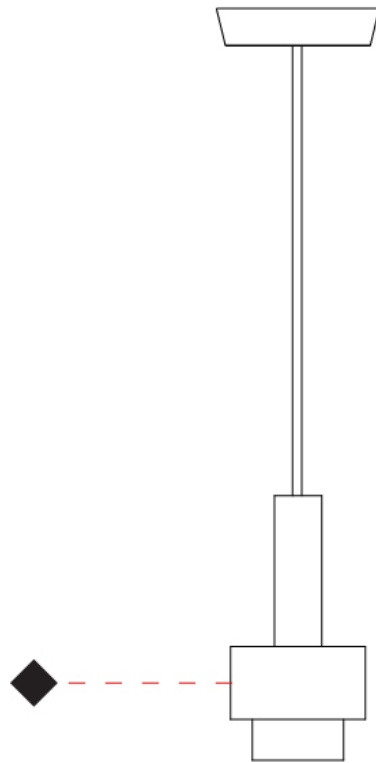

REFLECTIONS SUSPENSION

D51045-

PROJECT

TYPE

SPECIFIER

QUANTITY

DATE