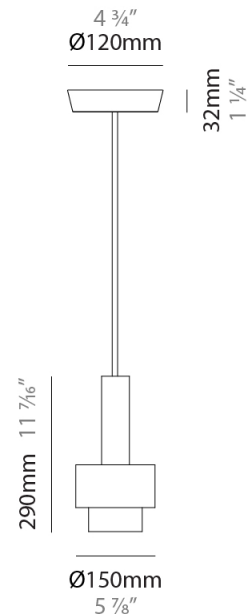

REFLECTIONS SUSPENSION

D51045-

base number   Finish
Options

1. To build a product code in our configurator select the specify button on the base model # product page
2. To build a manual product code on this datasheet choose from the options listed below in blue font and add the suffix to the base model #

GENERAL

Series: Reflections
Brand: Fambuena
Division: Design
Mounting Type: Suspension
Mounting Location: Ceiling
Subcategory: Pendant

PHYSICAL

Shape: Abstract
Diameter (mm): 150
Diameter (in): 5 7/8
Height (mm): 290
Height (in): 11 7/16
Light Distribution: Direct
Fixture Finish: [BRA](#) / [PWT](#) / [WHI](#)
Fixture Material: Brass and Natural Ash Wood
Cable Details: Cable length 2000mm / 79"

ELECTRICAL

Lamp Type: LED
Total Output Wattage (W): 17
Dimming: Non-Dimmable
Driver Included: Yes
Driver Location: Integrated
Driver Type: Constant Current - 120Vac
Driver Class: Class 2
Input Voltage (V): 120 - 277
Constant Current (MA): 500
Upon Request: 0-10Vdc dimming / Phase dimming 120Vac / Non-dimming 120/277Vac

LED

Number of LEDs: 1
Color Temperature (°K): 2700
Nominal Lumen (lm): 1550
CRI: >80 CRI
Lamp Life (hrs): 50000

OPTICAL

RATINGS AND CERTIFICATIONS

Certified By: Certified for North American Standards
IP rating: IP20

PROJECT	_____
TYPE	_____
SPECIFIER	_____
QUANTITY	_____
DATE	_____