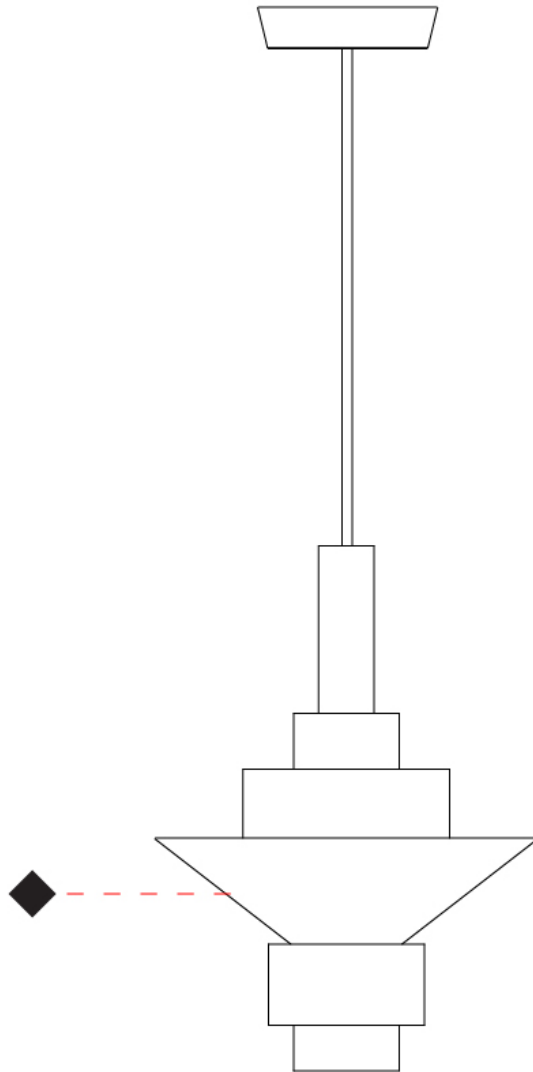

REFLECTIONS SUSPENSION

D51049-

PROJECT _____

TYPE _____

SPECIFIER _____

QUANTITY _____

DATE _____

D