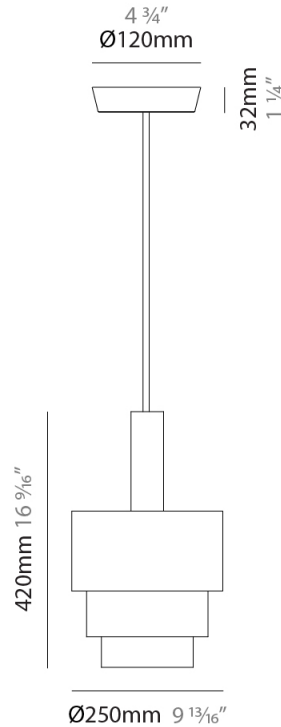

PROJECT	
TYPE	
SPECIFIER	
QUANTITY	
DATE	

REFLECTIONS SUSPENSION

D51048-

base number   Finish
Options

1. To build a product code in our configurator select the specify button on the base model # product page
2. To build a manual product code on this datasheet choose from the options listed below in blue font and add the suffix to the base model #

GENERAL

Series: Reflections
Brand: Fambuena
Division: Design
Mounting Type: Suspension
Mounting Location: Ceiling
Subcategory: Pendant

PHYSICAL

Shape: Abstract
Diameter (mm): 250
Diameter (in): 9 ¹³/₁₆
Height (mm): 420
Height (in): 16 ⁹/₁₆
Light Distribution: Direct
Fixture Finish: [BRA](#) / [PWT](#) / [WHI](#)
Fixture Material: Brass and Natural Ash Wood
Cable Details: Cable length 2000mm / 79"

ELECTRICAL

Lamp Type: LED
Total Output Wattage (W): 17
Dimming: Non-Dimmable
Driver Included: Yes
Driver Location: Integrated
Driver Type: Constant Current - 120Vac
Driver Class: Class 2
Input Voltage (V): 120 - 277
Constant Current (MA): 500
Upon Request: 0-10Vdc dimming / Phase dimming 120Vac / Non-dimming 120/277Vac

LED

Color Temperature (°K): 2700
Nominal Lumen (lm): 1550
CRI: >80 CRI
Lamp Life (hrs): 50000

OPTICAL

RATINGS AND CERTIFICATIONS

Certified By: Certified for North American Standards
IP rating: IP20