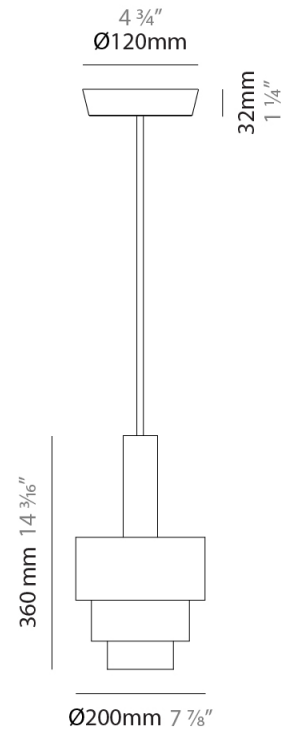

D51047-

base number _____
Finish _____
Options _____

1. To build a product code in our configurator select the specify button on the base model # product page
2. To build a manual product code on this datasheet choose from the options listed below in blue font and add the suffix to the base model #

GENERAL

Series: Reflections _____
Brand: Fambuena _____
Division: Design _____
Mounting Type: Suspension _____
Mounting Location: Ceiling _____
Subcategory: Pendant _____

PHYSICAL

Shape: Abstract _____
Diameter (mm): 200 _____
Diameter (in): 7 7/8 _____
Height (mm): 360 _____
Height (in): 14 3/16 _____
Light Distribution: Direct _____
Fixture Finish: [BRA](#) / [PWT](#) / [WHI](#) _____
Fixture Material: Brass and Natural Ash Wood _____
Cable Details: Cable length 2000mm / 79" _____

ELECTRICAL

Lamp Type: LED _____
Total Output Wattage (W): 17 _____
Dimming: Non-Dimmable _____
Driver Included: Yes _____
Driver Location: Integrated _____
Driver Type: Constant Current - 120Vac _____
Driver Class: Class 2 _____
Input Voltage (V): 120 - 277 _____
Constant Current (mA): 500 _____
Upon Request: 0-10Vdc dimming / Phase dimming 120Vac / Non-dimming 120/277Vac _____

LED

Number of LEDs: 1 _____
Color Temperature (°K): 2700 _____
Nominal Lumen (lm): 1550 _____
CRI: >80 CRI _____
Lamp Life (hrs): 50000 _____

OPTICAL

RATINGS AND CERTIFICATIONS

Certified By: Certified for North American Standards _____
IP rating: IP20 _____